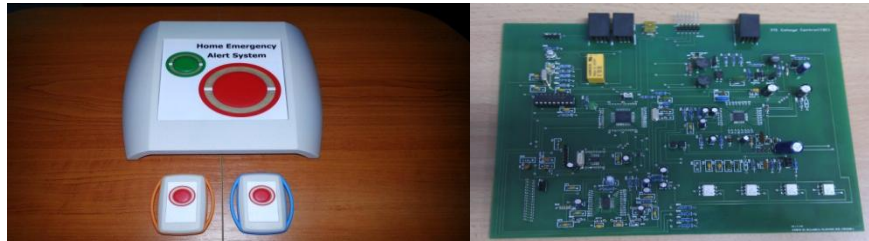

8 organisations (inclusive of nursing home) and 3 CDCs has requested prototypes samples for trial