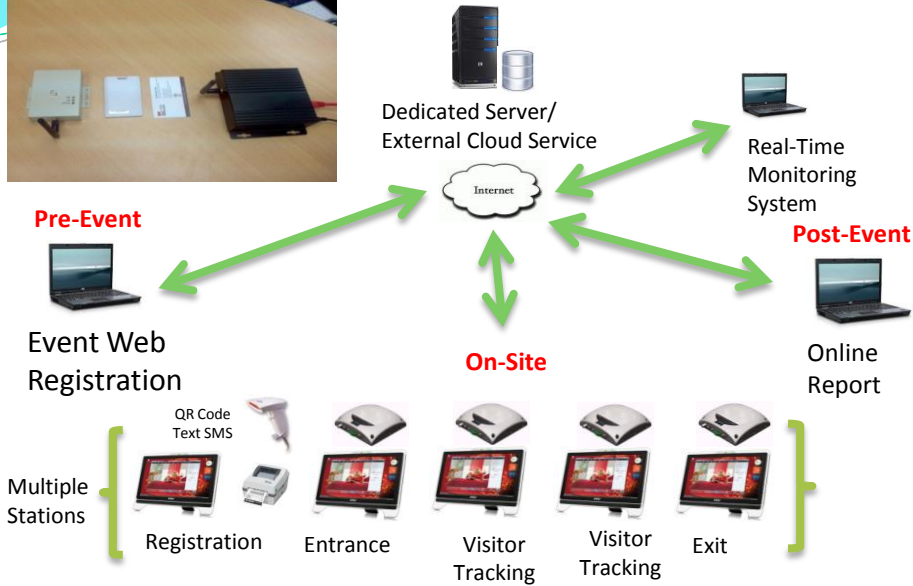

Home Emergency Alert System

➤ Scope: Develop a low cost wireless emergency alert system to replace pull cord for disable and elderly in a home environment.

➤ Customer: Funded by Tote Board

➤ Competency: Fall detection algorithm, telephony, proprietary wireless technology

Integrated Meetings, Incentives, Conventions & Exhibitions (iMICE) Portal

➤ Scope : iMICE is to collate and process data at the 3 main contact points (entry, event booth/seminar contact points and exit areas)

➤ Application: Event Management

➤ Competency: Data Binding and Backend Server

RFID Event Management System

➤ Scope: To collate & process data at the 3 main contact points (entry, event booth/seminar contact points and exit areas) using latest RFID technology

Exhibitors

Prioritise Leads/Potentials (RFID)
Send company emails to potentials
Report on effectiveness of exhibition

Visitors

Shorter queues
Map and location (RFID)
Participate in promotions