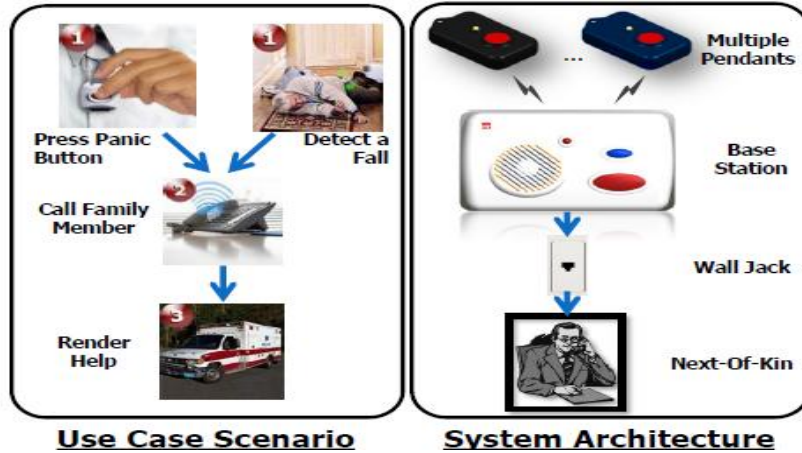

Home Emergency Alert System

➤ Scope: Develop a low cost wireless emergency alert system to replace pull cord for disable and elderly in a home environment.

➤ Customer: Funded by Tote Board

➤ Competency: Fall detection algorithm, telephony, proprietary wireless technology

➤ Unique Features :

➤ One time low cost

➤ No monthly subscription fee

➤ Portable pendant with panic button and fall detection function

➤ Hands free speaker phone with 2 way voice call

8 organisations (inclusive of nursing home) and 3 CDCs has requested prototypes samples for trial

Integrated Meetings, Incentives, Conventions & Exhibitions (iMICE) Portal

➤ Scope : iMICE is to collate and process data at the 3 main contact points (entry, event booth/seminar contact points and exit areas)

➤ Application: Event Management

➤ Competency: Data Binding and Backend Server

RFID Event Management System

➤ Scope: To collate & process data at the 3 main contact points (entry, event booth/seminar contact points and exit areas) using latest RFID technology